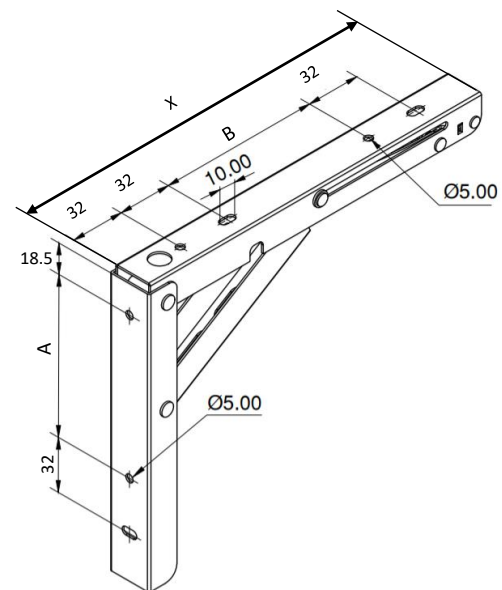

TABLE BRACKET MINI

225/ 325

ebco.in

FEATURES:

- Easy to install and use as foldaway table or shelf where space is limited.
- Ideal solution to keep your room organized and tidy.
- **Load Capacity - 80kgs**
- Suitable for multipurpose applications for home, offices, retail stores, etc.
- Special release latch helps to fold the table.
- Available in two length: 225 & 325mm.
- Finish: White, Anthracite & White Mat

DRILLING DIAGRAM:

CODE	DIM 'A'	DIM 'B'
TBM225	96.0	96.0
TBM325	160.0	128.0

#This product does not include Table Top.

SPECIFICATIONS:

ITEM	ITEM CODE	'X' mm	FINISH	PCS./SET	MRP* (₹)
Table Bracket Mini 225	TBM-225	225	AT/BR/WM	Set of 2	452
Table Bracket Mini 325	TBM-325	325	AT/BR/WM	Set of 2	578